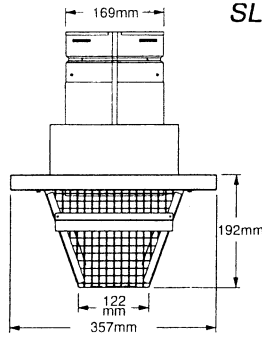

HEAT-N-GLO

HEAT-N-GLO TERMINATION COWLS

DRC-RADIUS

SLK-01TRD

DVP-TRAP

SLK-01DA