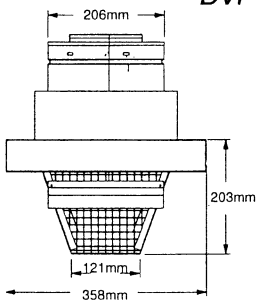

HEAT-N-GLO

HEAT-N-GLO TERMINATION COWLS

DRC-RADIUS

SLK-01TRD

DVP-TRAP

SLK-01DA