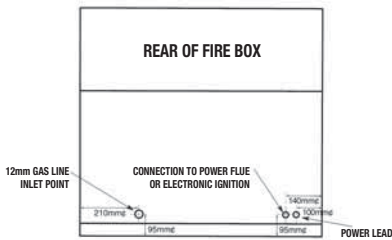

Fire Box

Model	A	B	C	D	E
850	950mm	920mm	450mm	570mm	155mm
1000	1100mm	920mm	450mm	570mm	155mm