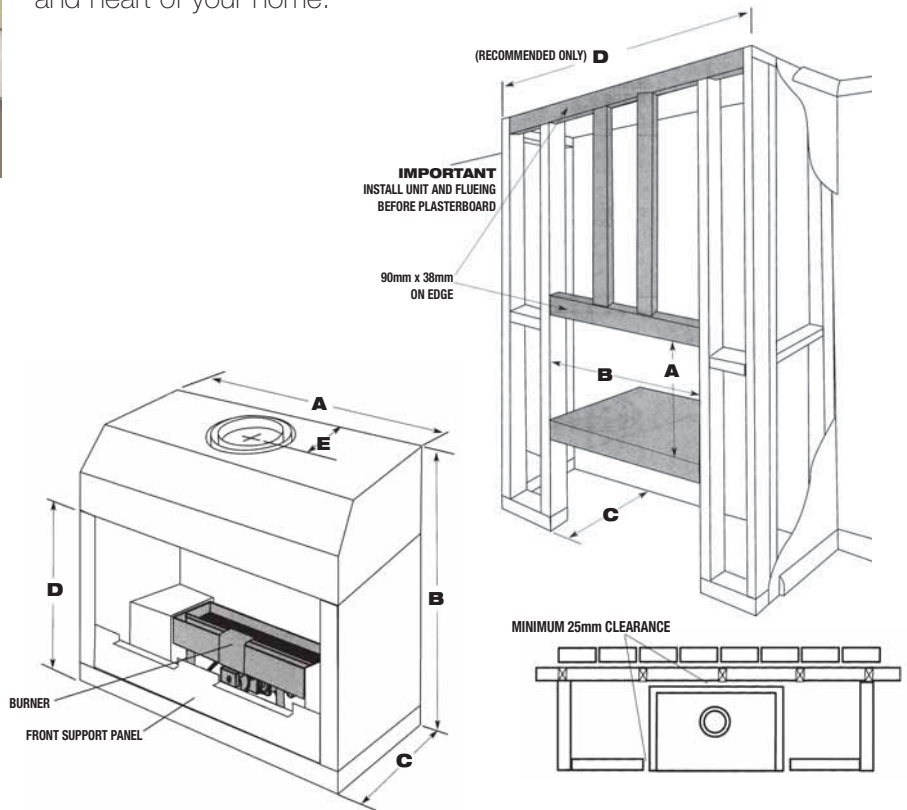

Pure Vision

Gas Fireplace

Pure Vision Pebble Fire

Add instant ambience as well as instant value to your home with the flick of a switch.

The glass-sided Pure Vision pebble fireplace enables the warmth and ambience of your fire to permeate even the darkest reaches. Relax alongside or in front of your pebble fire. Visible from all parts of the room, its subtle contemporary lines make this innovative system the perfect decorative and lifestyle accessory for your home.

With stunning style, this impressive feature becomes the focal point and heart of your home.

Fire Box

Model	A	B	C	D	E
850	950mm	920mm	450mm	570mm	155mm
1000	1100mm	920mm	450mm	570mm	155mm

Flue Size

Model	Inner	Outer
850	200mm	250mm
1000	250mm	300mm