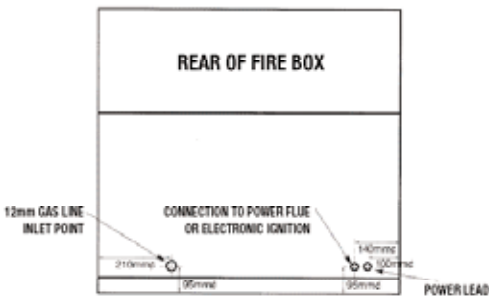

With stunning style, this impressive feature becomes the focal point and heart of your home.

Fire Box

Model	A	B	C	D	E
850	950mm	920mm	450mm	570mm	155mm
1000	1100mm	920mm	450mm	570mm	155mm

Flue Size

Model	Inner	Outer
850	200mm	250mm
1000	250mm	300mm