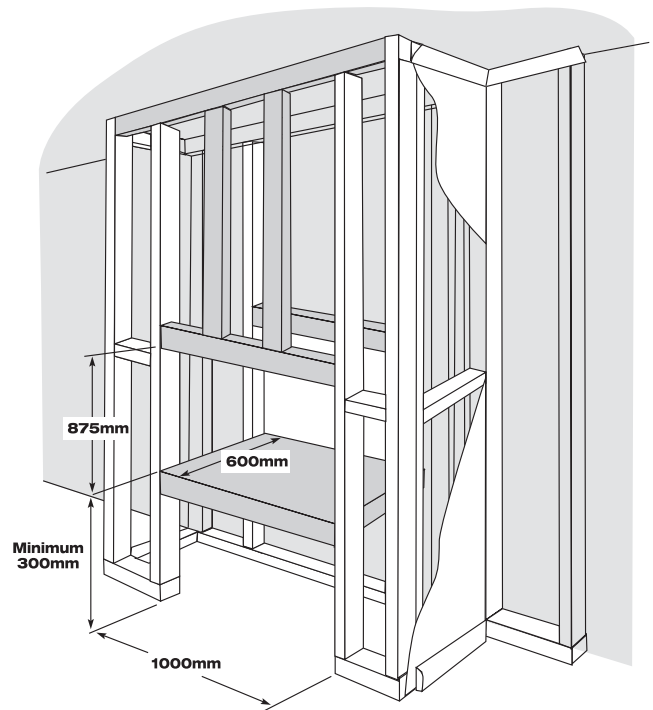

Double Vision

Gas Fireplace

real flame
the hearth of australia

Double Vision

Now your fireplace can be enjoyed from two rooms. With the unique Double Vision gas fire, the ambience of the fire can be experienced as a see-through fire from both rooms.

With its zero clearance firebox construction, a simple timber frame is all that is required to construct the focal point of the home.

A simple trim in either stainless steel or black, gives the unit a modern contemporary finish.

Product Specifications

- Millivolt ignition
- 52 mjh gas input
- Primarily a decorative appliance
- Stainless steel or black pedestal base and tray
- 3 or 4 sided trims

Head Office/Showroom

300 Swan St, Richmond