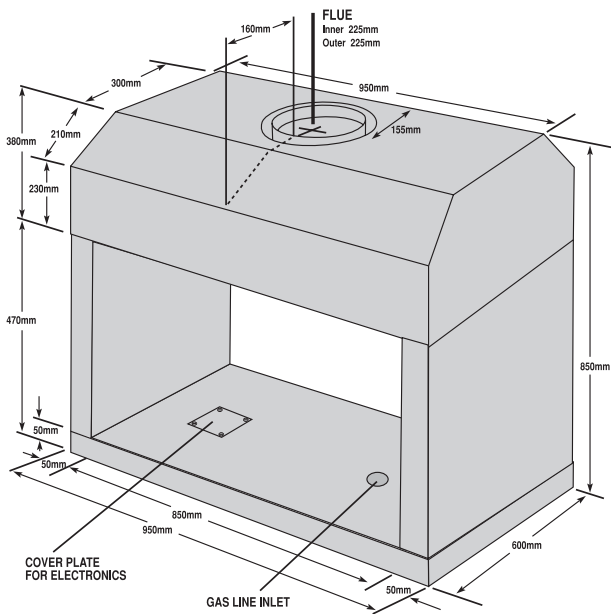

With its zero clearance firebox construction, a simple timber frame is all that is required to construct the focal point of the home.

A simple trim in either stainless steel or black, gives the unit a modern contemporary finish.

Product Specifications

- Millivolt ignition
- 52 mjh gas input
- Primarily a decorative appliance
- Stainless steel or black pedestal base and tray
- 3 or 4 sided trims

Head Office/Showroom

300 Swan St, Richmond