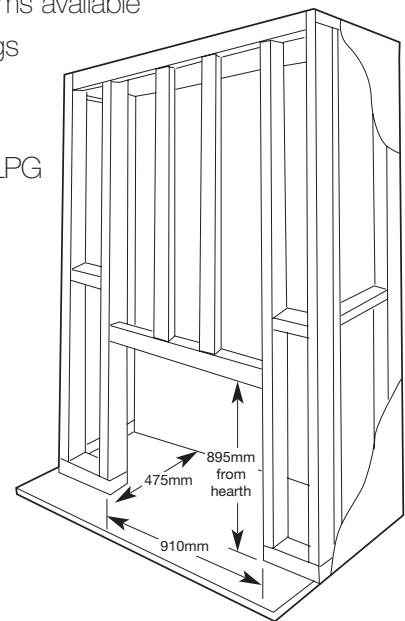

Choose your style from traditional mantelpieces or a contemporary flush finish.

Features:

- Balanced flue (direct vent) technology
- 3.5 Star rating
- Electronic ignition which is C Bus compatible
- Two speed fan
- High & low flame setting
- Heats up to 85sqm
- Huge glass viewing area with an incredible flame pattern
- Flue up to 8m vertically or 8.4m horizontally
- Zero clearance construction
- 3 and 4 sided black or stainless trims available
- Available with coal only, coals & logs or pebbles
- Optional mantelpieces available
- 29 Mj/Hr Input Nat gas, 23 Mj/Hr LPG

FRONT
Top View

Side View

CHIMNEY BREAST EFFECT
FRAMING DIMENSIONS
Fire to be installed prior to plastering.

Warranty: Your Real Flame gas firebox is unconditionally guaranteed for a period of 10 years, all other parts are guaranteed for 12 months from date of purchase.