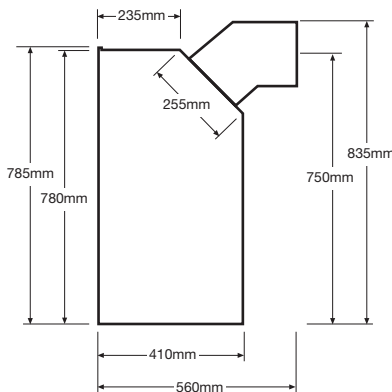

Captiva

Unique Features:

Only balanced flue fireplace in the market that you can choose your decoration of either coal only, coals & logs or pebbles providing unique design flexibility.

Choose your style from traditional mantelpieces or a contemporary flush finish.

Features:

- Balanced flue (direct vent) technology
- 3.5 Star rating
- Electronic ignition which is C Bus compatible
- Two speed fan
- High & low flame setting
- Heats up to 85sqm
- Huge glass viewing area with an incredible flame pattern
- Flue up to 8m vertically or 8.4m horizontally
- Zero clearance construction
- 3 and 4 sided black or stainless trims available
- Available with coal only, coals & logs or pebbles
- Optional mantelpieces available
- 29 Mj/Hr Input Nat gas, 23 Mj/Hr LPG

Side View

Warranty: Your Real Flame gas firebox is unconditionally guaranteed for a period of 10 years, all other parts are guaranteed for 12 months from date of purchase.

Head Office/Showroom

300 Swan St, Richmond VIC T: 03 9428 4443

Showrooms

21 Malvern St, Bayswater VIC T: 03 9738 0399
654 Pacific Hwy, Chatswood NSW T: 02 8905 0189
173-175 Magill Rd, Norwood SA T: 08 8132 0371
7/8 Leopold St, Fortitude Valley QLD T: 07 3257 0394

Available from: