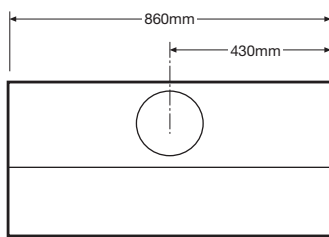

Choose your style from traditional mantelpieces or a contemporary flush finish.

Features:

- Balanced flue (direct vent) technology
- 3.5 Star rating
- Electronic ignition which is C Bus compatible
- Two speed fan
- High & low flame setting
- Heats up to 85sqm
- Huge glass viewing area with an incredible flame pattern
- Flue up to 8m vertically or 8.4m horizontally
- Zero clearance construction
- 3 and 4 sided black or stainless trims available
- Available with coal only, coals & logs or pebbles
- Optional mantelpieces available
- 29 Mj/Hr Input Nat gas, 23 Mj/Hr LPG