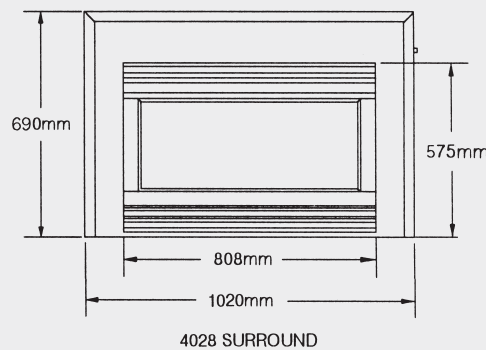

Dimensions (Minimum fireplace opening)

Width 750mm Depth 345mm Height 525mm

Call into your nearest Jetmaster showroom

NSW 10 Martin Ave, Arncliffe

NSW 167 Eastern Valley Way, Castlecrag

NSW 3/10 Salisbury Rd, Castle Hill