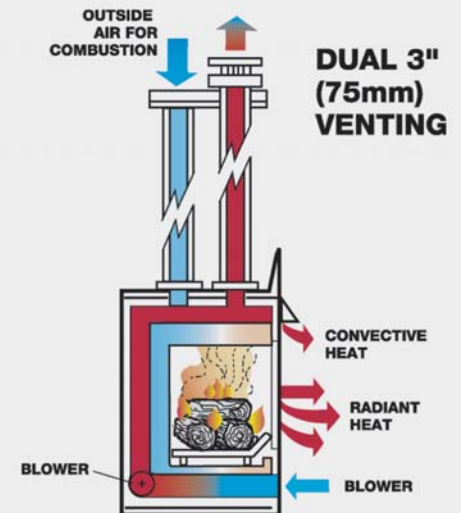

Dimensions (Minimum fireplace opening)

Width 750mm Depth 345mm Height 525mm

Call into your nearest Jetmaster showroom

NSW 10 Martin Ave, Arncliffe

NSW 167 Eastern Valley Way, Castlecrag

NSW 3/10 Salisbury Rd, Castle Hill

NSW 2083 Castlereagh Rd, Penrith

NSW 1043B Victoria Rd, West Ryde

02 9597 7222

02 9958 1777

02 9680 7279

02 4722 9099

02 9874 3641

NSW 17A Lyell St, Mittagong

NSW 334 Bruncker Rd, Adamstown, Newcastle

QLD 121 Brunswick St North, Fortitude Valley

SA 19 Marlow Rd, Keswick, Adelaide

EMAIL sales@jetmaster.com.au

02 4872 2234

02 4952 9299

07 3252 7133

08 8371 1222

The ultimate choice in gas and wood fires visit www.jetmaster.com.au

HEAT & GLO