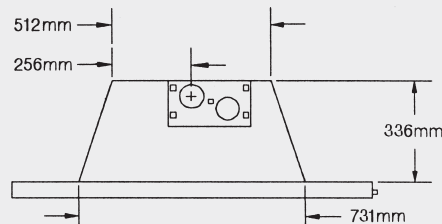

Dimensions (Minimum fireplace opening)

Width 750mm Depth 345mm Height 525mm

Call into your nearest Jetmaster showroom

NSW 10 Martin Ave, Arncliffe

NSW 167 Eastern Valley Way, Castlecrag

NSW 3/10 Salisbury Rd, Castle Hill