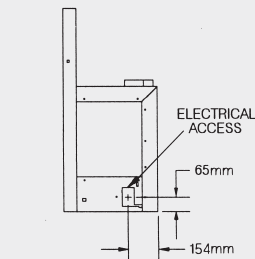

Dimensions (Minimum fireplace opening)

Width 750mm Depth 345mm Height 525mm

Call into your nearest Jetmaster showroom

NSW 10 Martin Ave, Arncliffe

NSW 167 Eastern Valley Way, Castlecrag

NSW 3/10 Salisbury Rd, Castle Hill