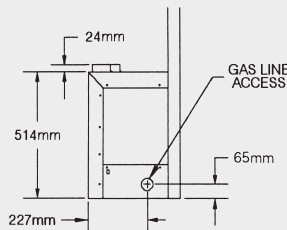

Dimensions (Minimum fireplace opening)

Width 750mm Depth 345mm Height 525mm

Call into your nearest Jetmaster showroom

NSW 10 Martin Ave, Arncliffe

NSW 167 Eastern Valley Way, Castlecrag

NSW 3/10 Salisbury Rd, Castle Hill